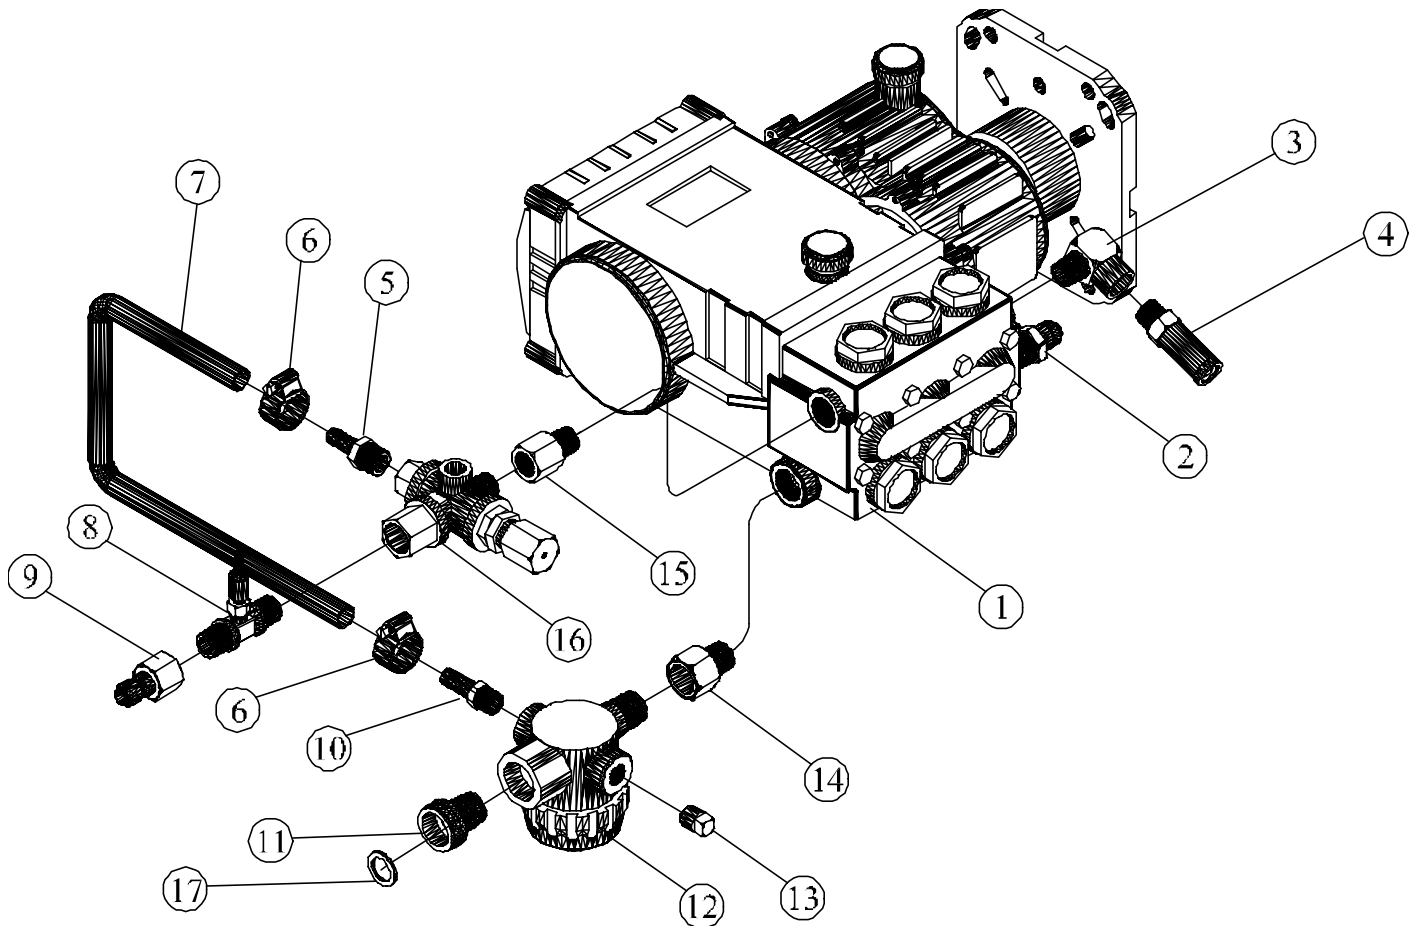

ITEM NO.	QTY.	DESCRIPTION	PART NO.
1	1	PUMP,PLUNGER,TRIPLEX,5000PSI,5GPM,GR,GP	JD7418-A
2	1	VALVE,RELIEF,THERMAL,145F,1/2"NPTM	JD6162-A
3	1	ELBOW,STREET,STEEL,PLATED,3/8NPT	JD3717-03
4	1	VALVE,RELIEF,3600-5000PSI,160F,3/8NPTM	JD7048-B
5	1	BARB,HOSE,MALE,BRASS,3/8HSX3/8NPT	JD2855-B
6	2	CLAMP,GEAR,WORM,SS,1/4 TO 5/8" DIA.	JD3068
7	1	TUBING,PVC,REINFORCED,3/8"ID	JD7575
8	1	INJ,CHEM,ADJ,5800PSI MAX,SS,194F,4.0-5.3	JD6140-G
9	1	PLUG,QUICK COUPLING,STAINLESS,3/8"NPTF	JD3103-A
10	1	BARB,HOSE,MALE,BRASS,3/8HSX1/4NPT	JD7220
11	1	CONNECTOR,BR,3/4GARDEN HOSEX1/2NPTM,SWIV	JD7142
12	1	STRAINER,WATER,IN-LINE,ALUMINUM,1/2"NPT	JD7782
13	1	PLUG,HEAD,SQUARE,BRASS,1/4NPT	JD 679-02
14	1	ADAPTER,EXPANDING,BRASS,1/2MX1/2F	JD6224-04
15	1	ADAPTER,EXPANDING,STEEL,PLATED,3/8MX3/8F	JD6224-02
16	1	VALVE,UNLOAD,PSI ACT,5100PSI,6.6 GPM	JD3324-M
17	1	WASHER,RUBBER,HOSE,GARDEN,W/O SCREEN	JD 809-01

FIGURE 1-1 (PUMP, GEN., FITTING, HPI5040 ASSY)